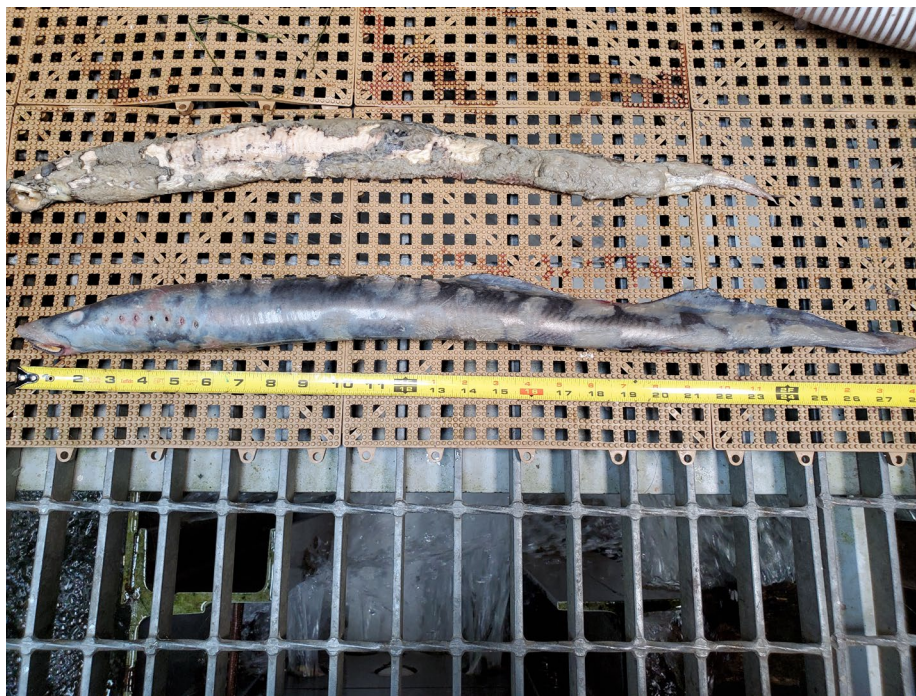

**MEMORANDUM FOR THE RECORD**

**SUBJECT: 22BON065 MFR AFF Lamprey Mort**

On 25 July, Columbia River Inter-Tribal Fish Commission (CRITFC) Biologists notified Bonneville Project Biologists of two Pacific Lamprey mortalities found on the valve 15 trash rack in the Adult Fish Facility (AFF). The fish were scanned for PIT tags, inspected, and returned to the river.

- A. Species – Pacific Lamprey (*Entosphenus tridentatus*)
- B. Origin – Unknown
- C. Length – 72.6 cm (bottom) 61.2 cm (top)
- D. Marks and tags – None
- E. Marks and Injuries found on carcass – general decay
- F. Cause and Time of Death – Unknown
- G. Future and Preventative Measures – None